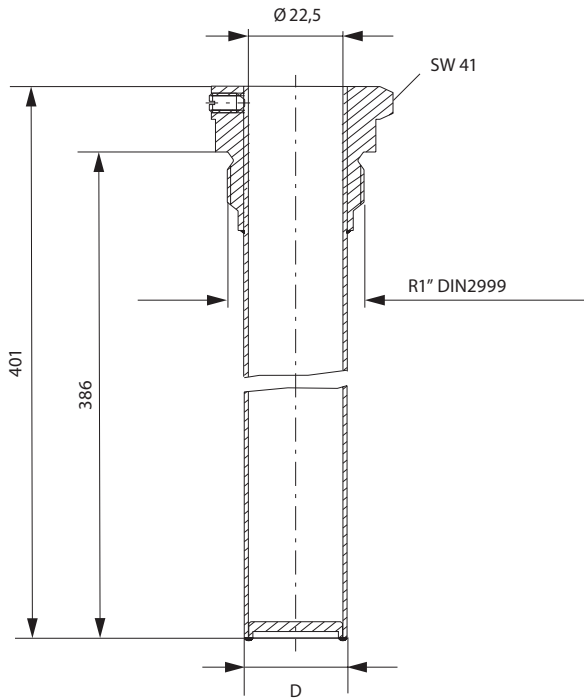

Installation Guide

Immersion pocket AFT

Material	D	Code No.
Stainless steel Mat No 1.4571	$\text{Ø } 25^{+0,3}$	003G1412
Bronze	$\text{Ø } 24$	003G1399

Immersion pocket AFT
